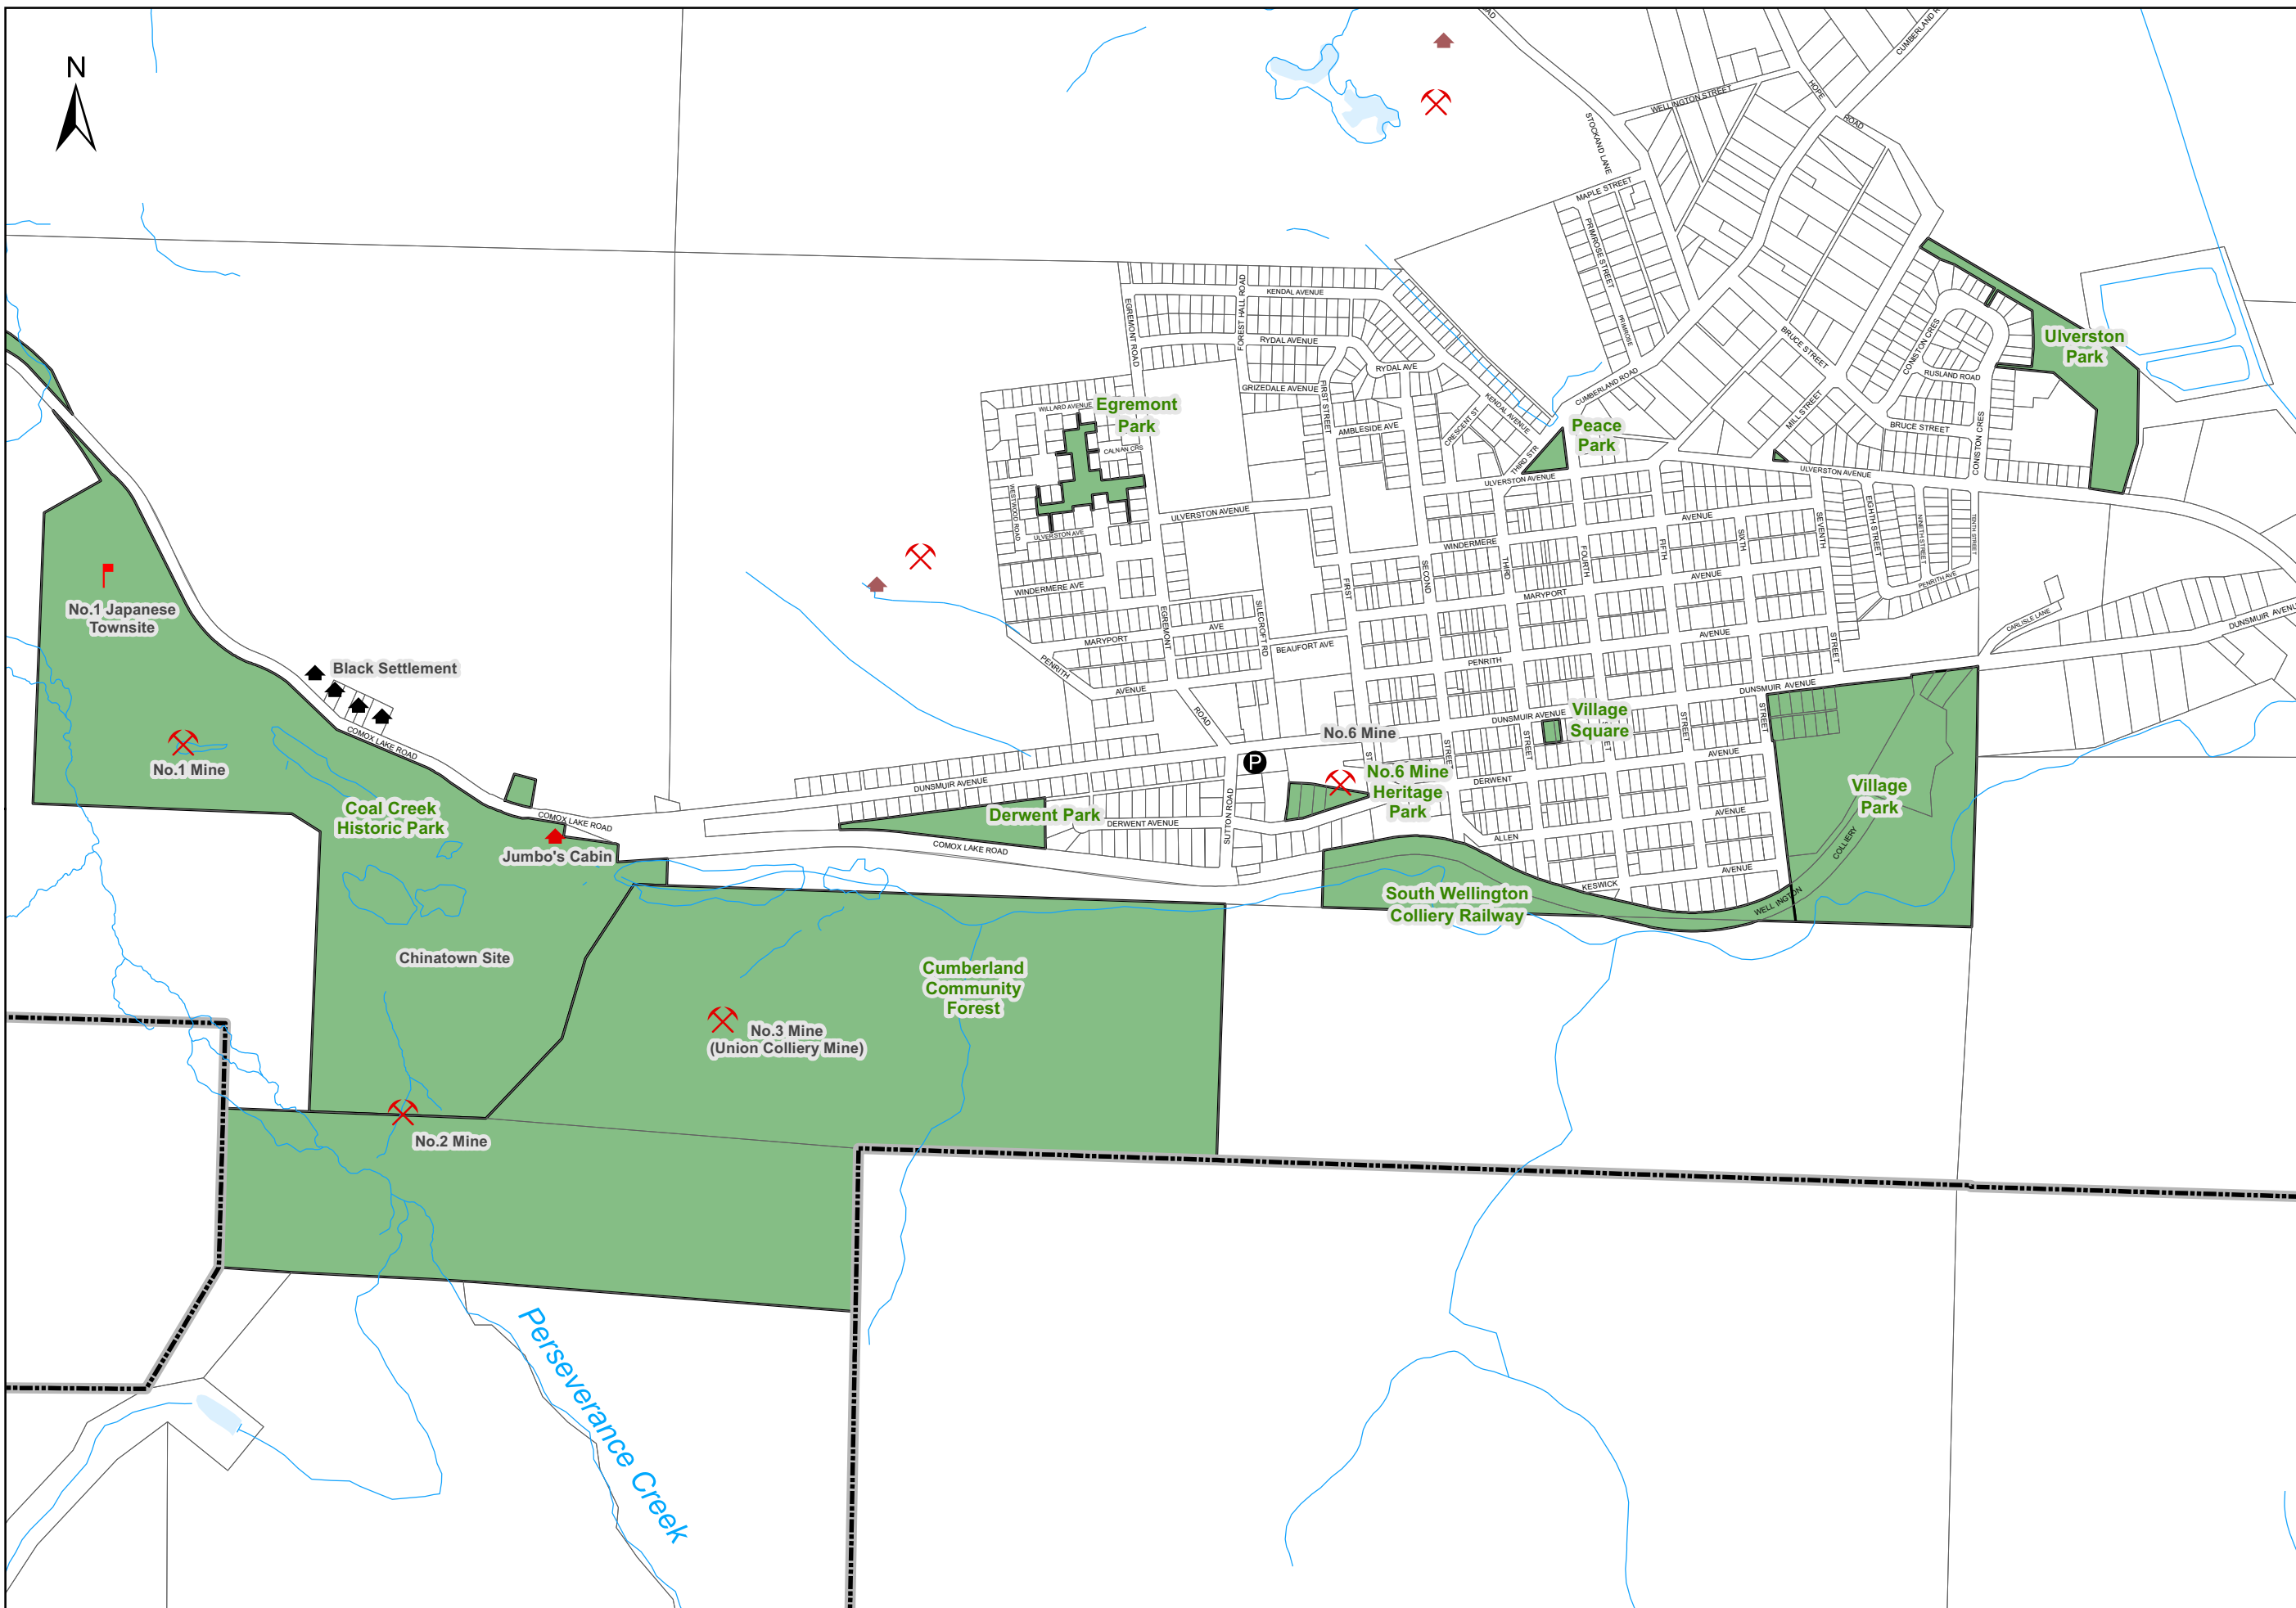

PARKS

LEGEND

- Black Settlement
- Fan House
- Japanese Town Site
- Jumbo's Cabin
- Mine
- Village Parks
- Village Boundary

Date Plotted: September 25, 2012