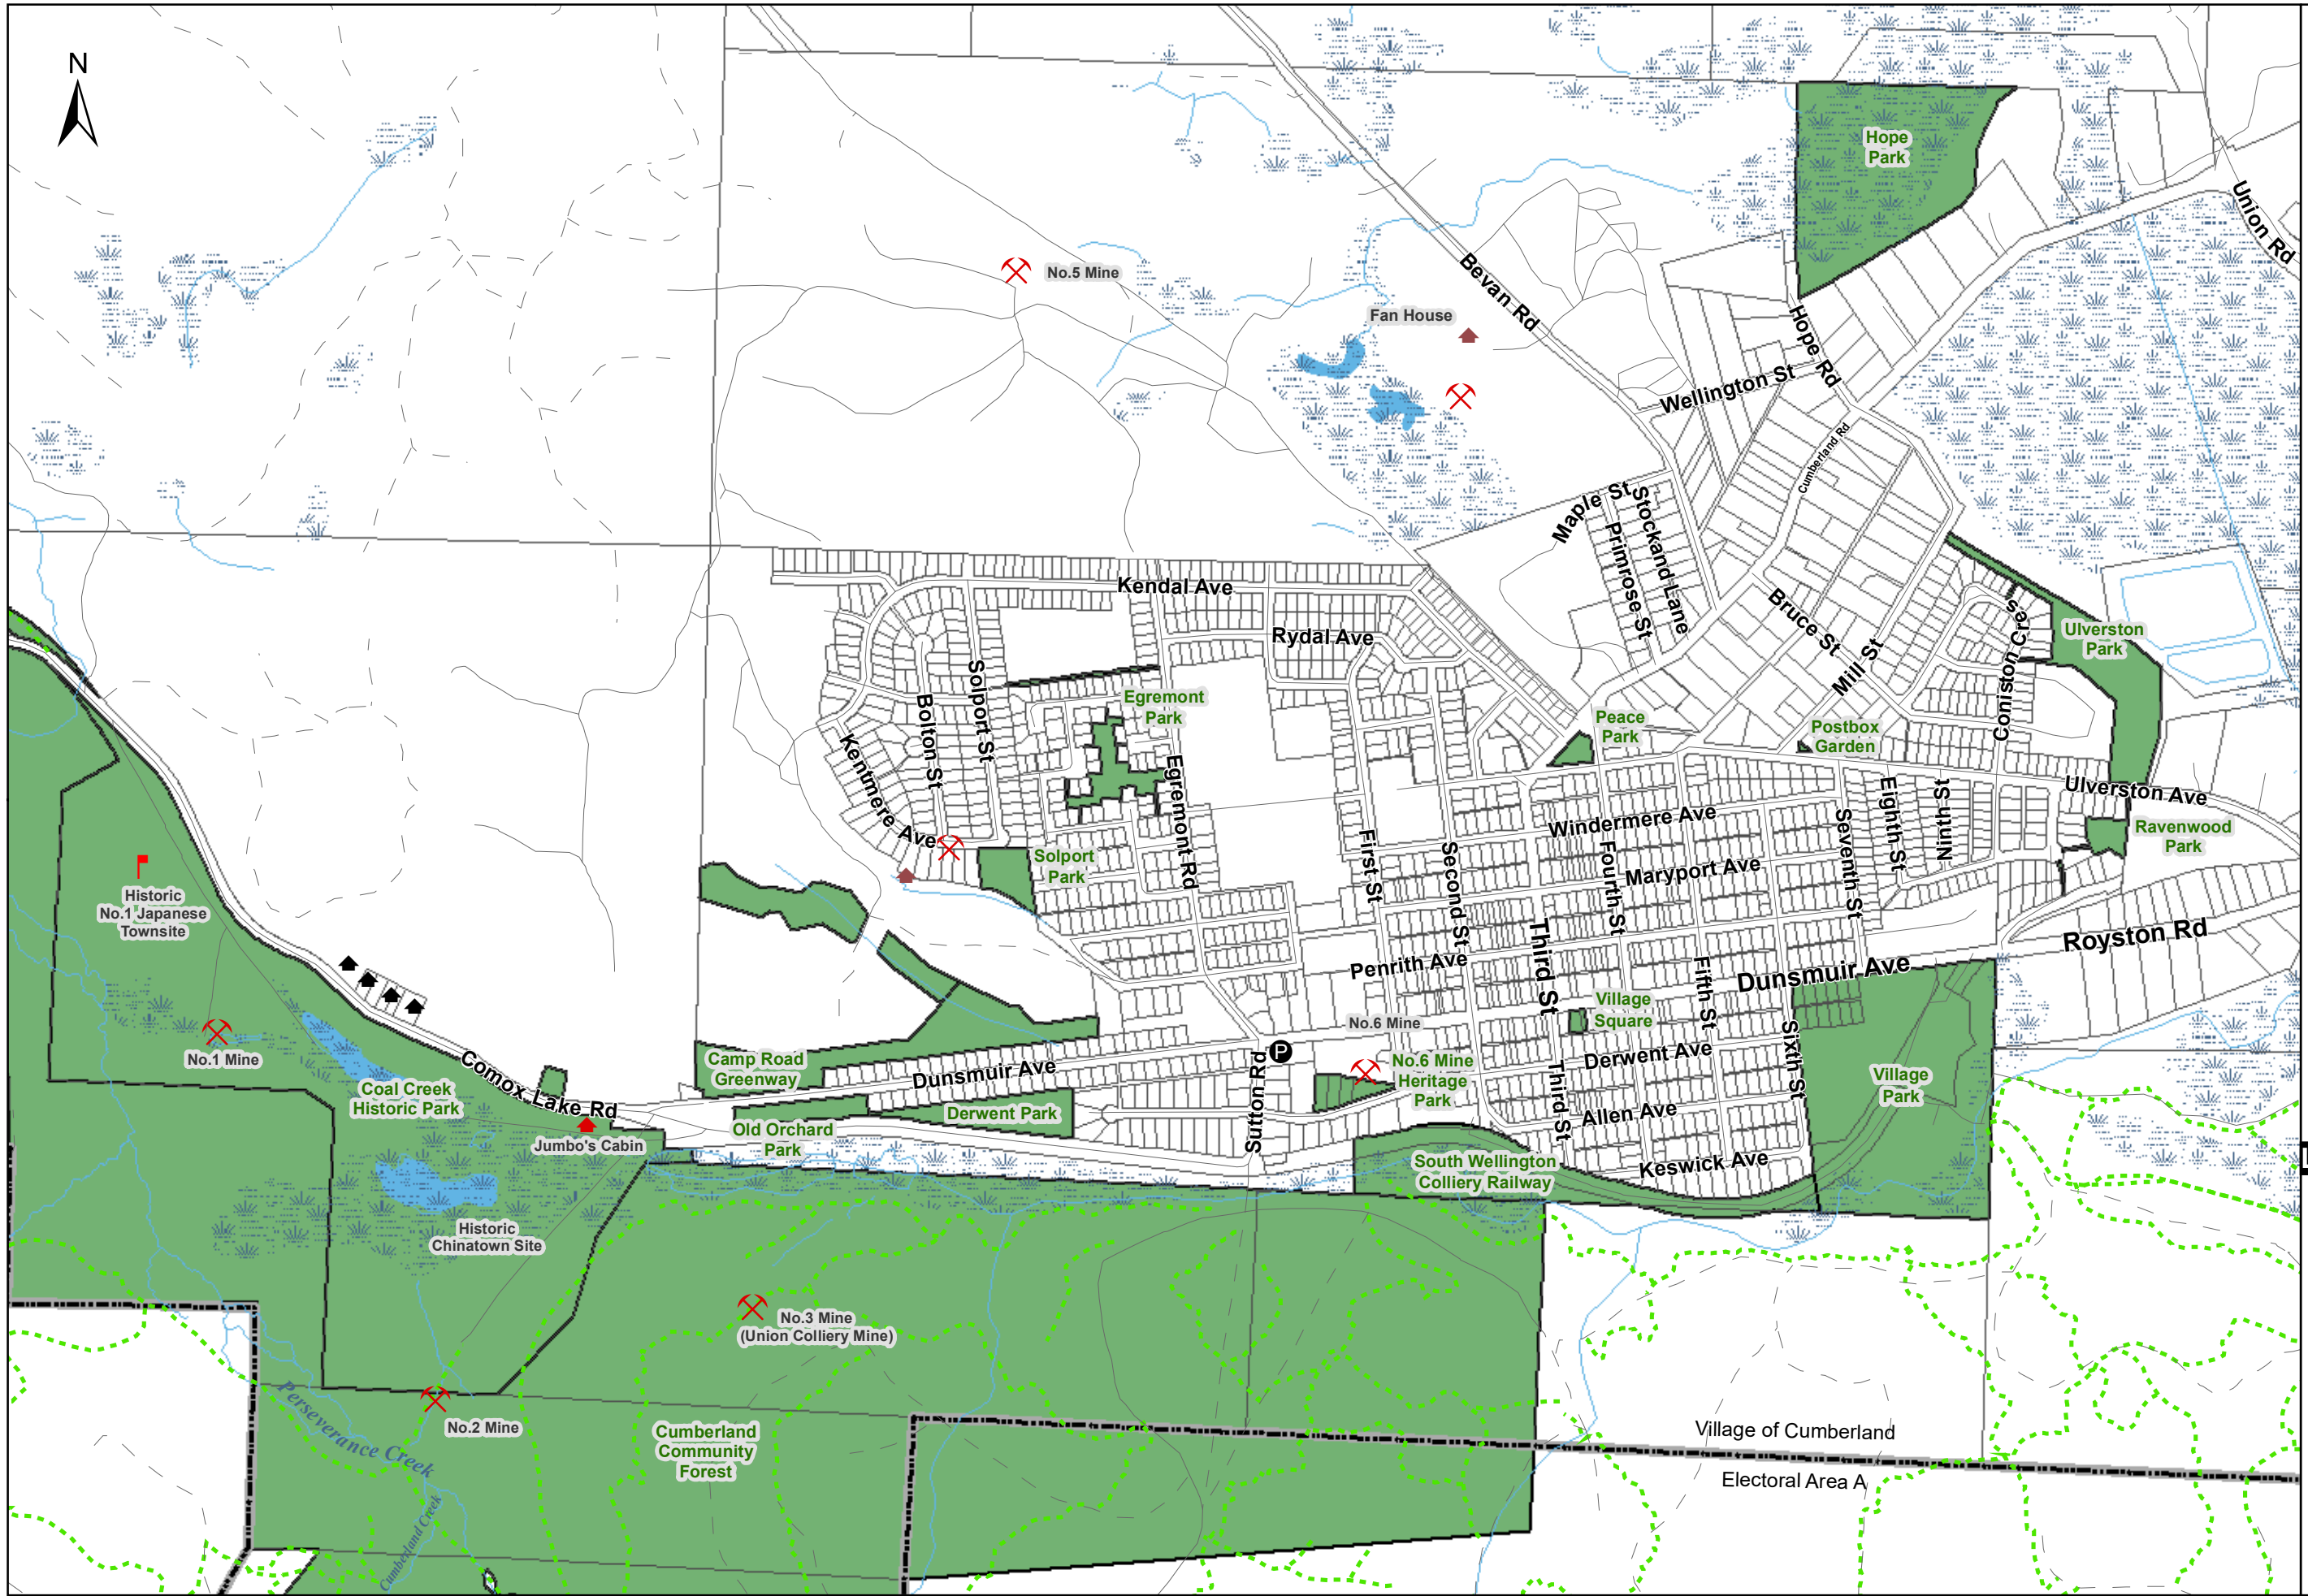

PARKS

LEGEND

- Black Settlement
- Fan House
- Japanese Town Site
- Jumbo's Cabin
- Mine
- Cumberland Trails
- Village Parks
- Village Boundary