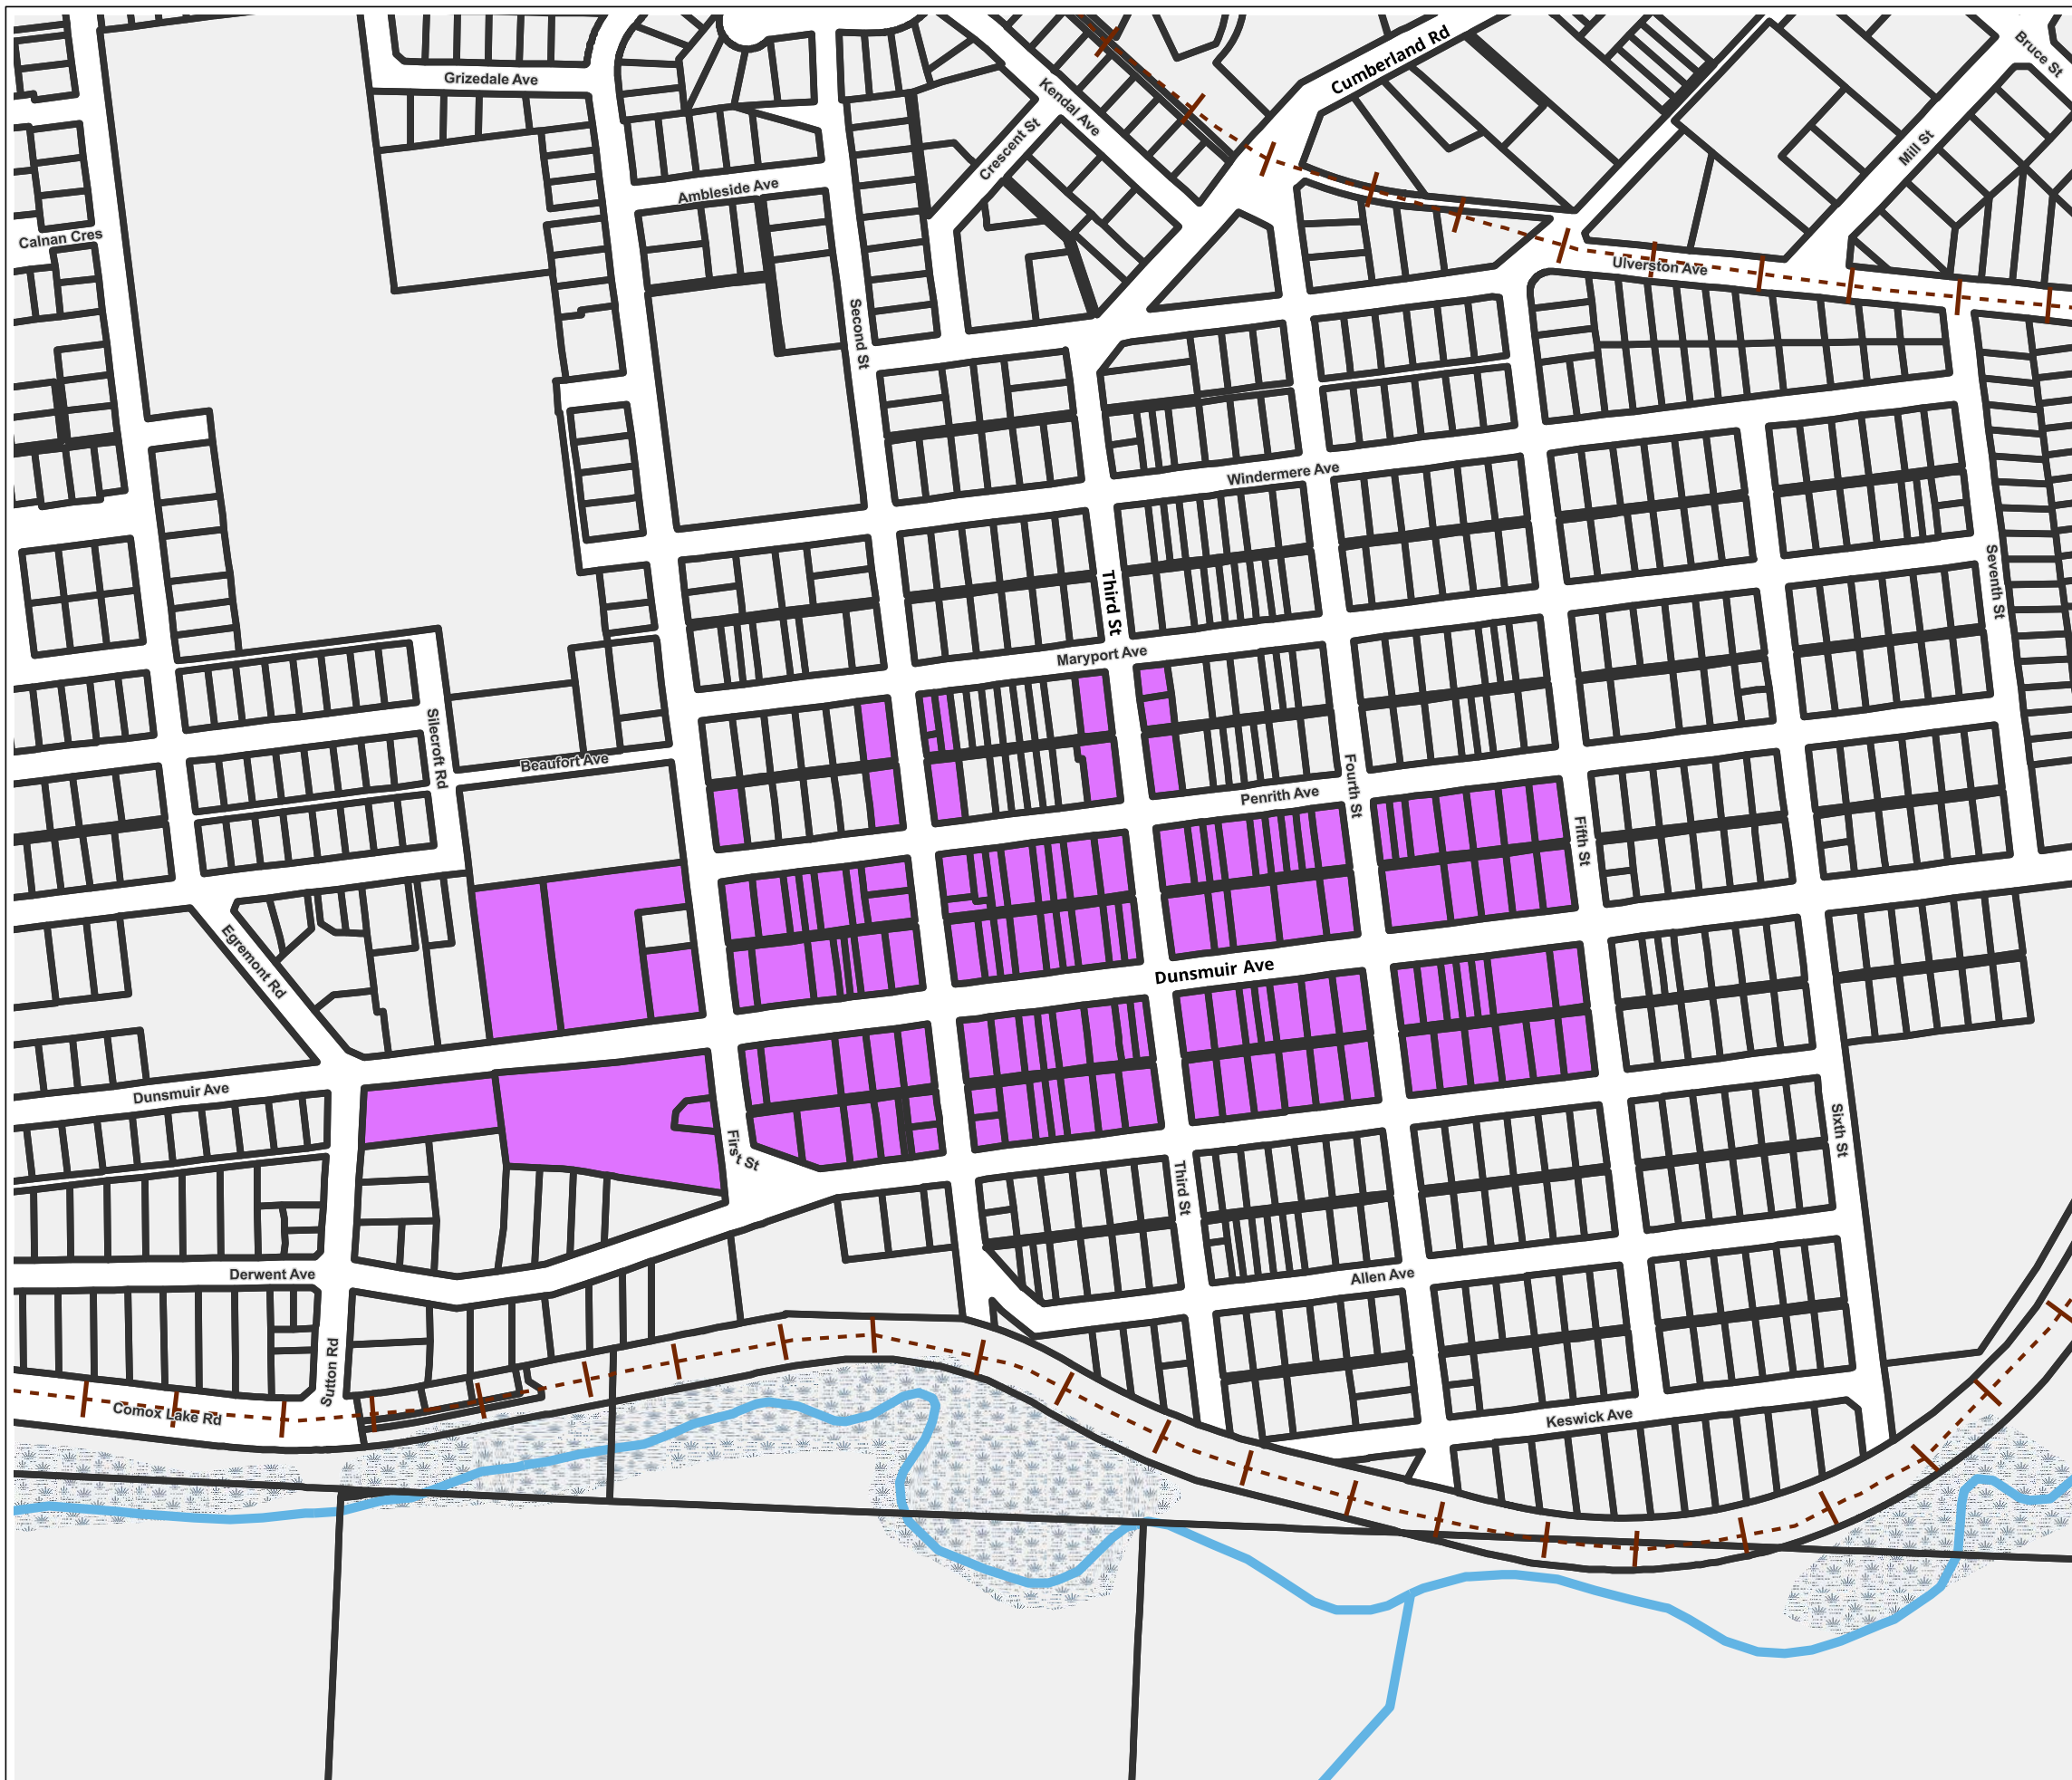

MAP K HCA-1 Heritage Conservation Area

LEGEND

- HCA-1 Heritage Conservation Area
- **Hydrology:**
  - River or Stream
  - Wetland
- **Other:**
  - Historic Railway
  - Village Municipal Boundary

Village of Cumberland Official Community Plan Bylaw No. 1230, 2025