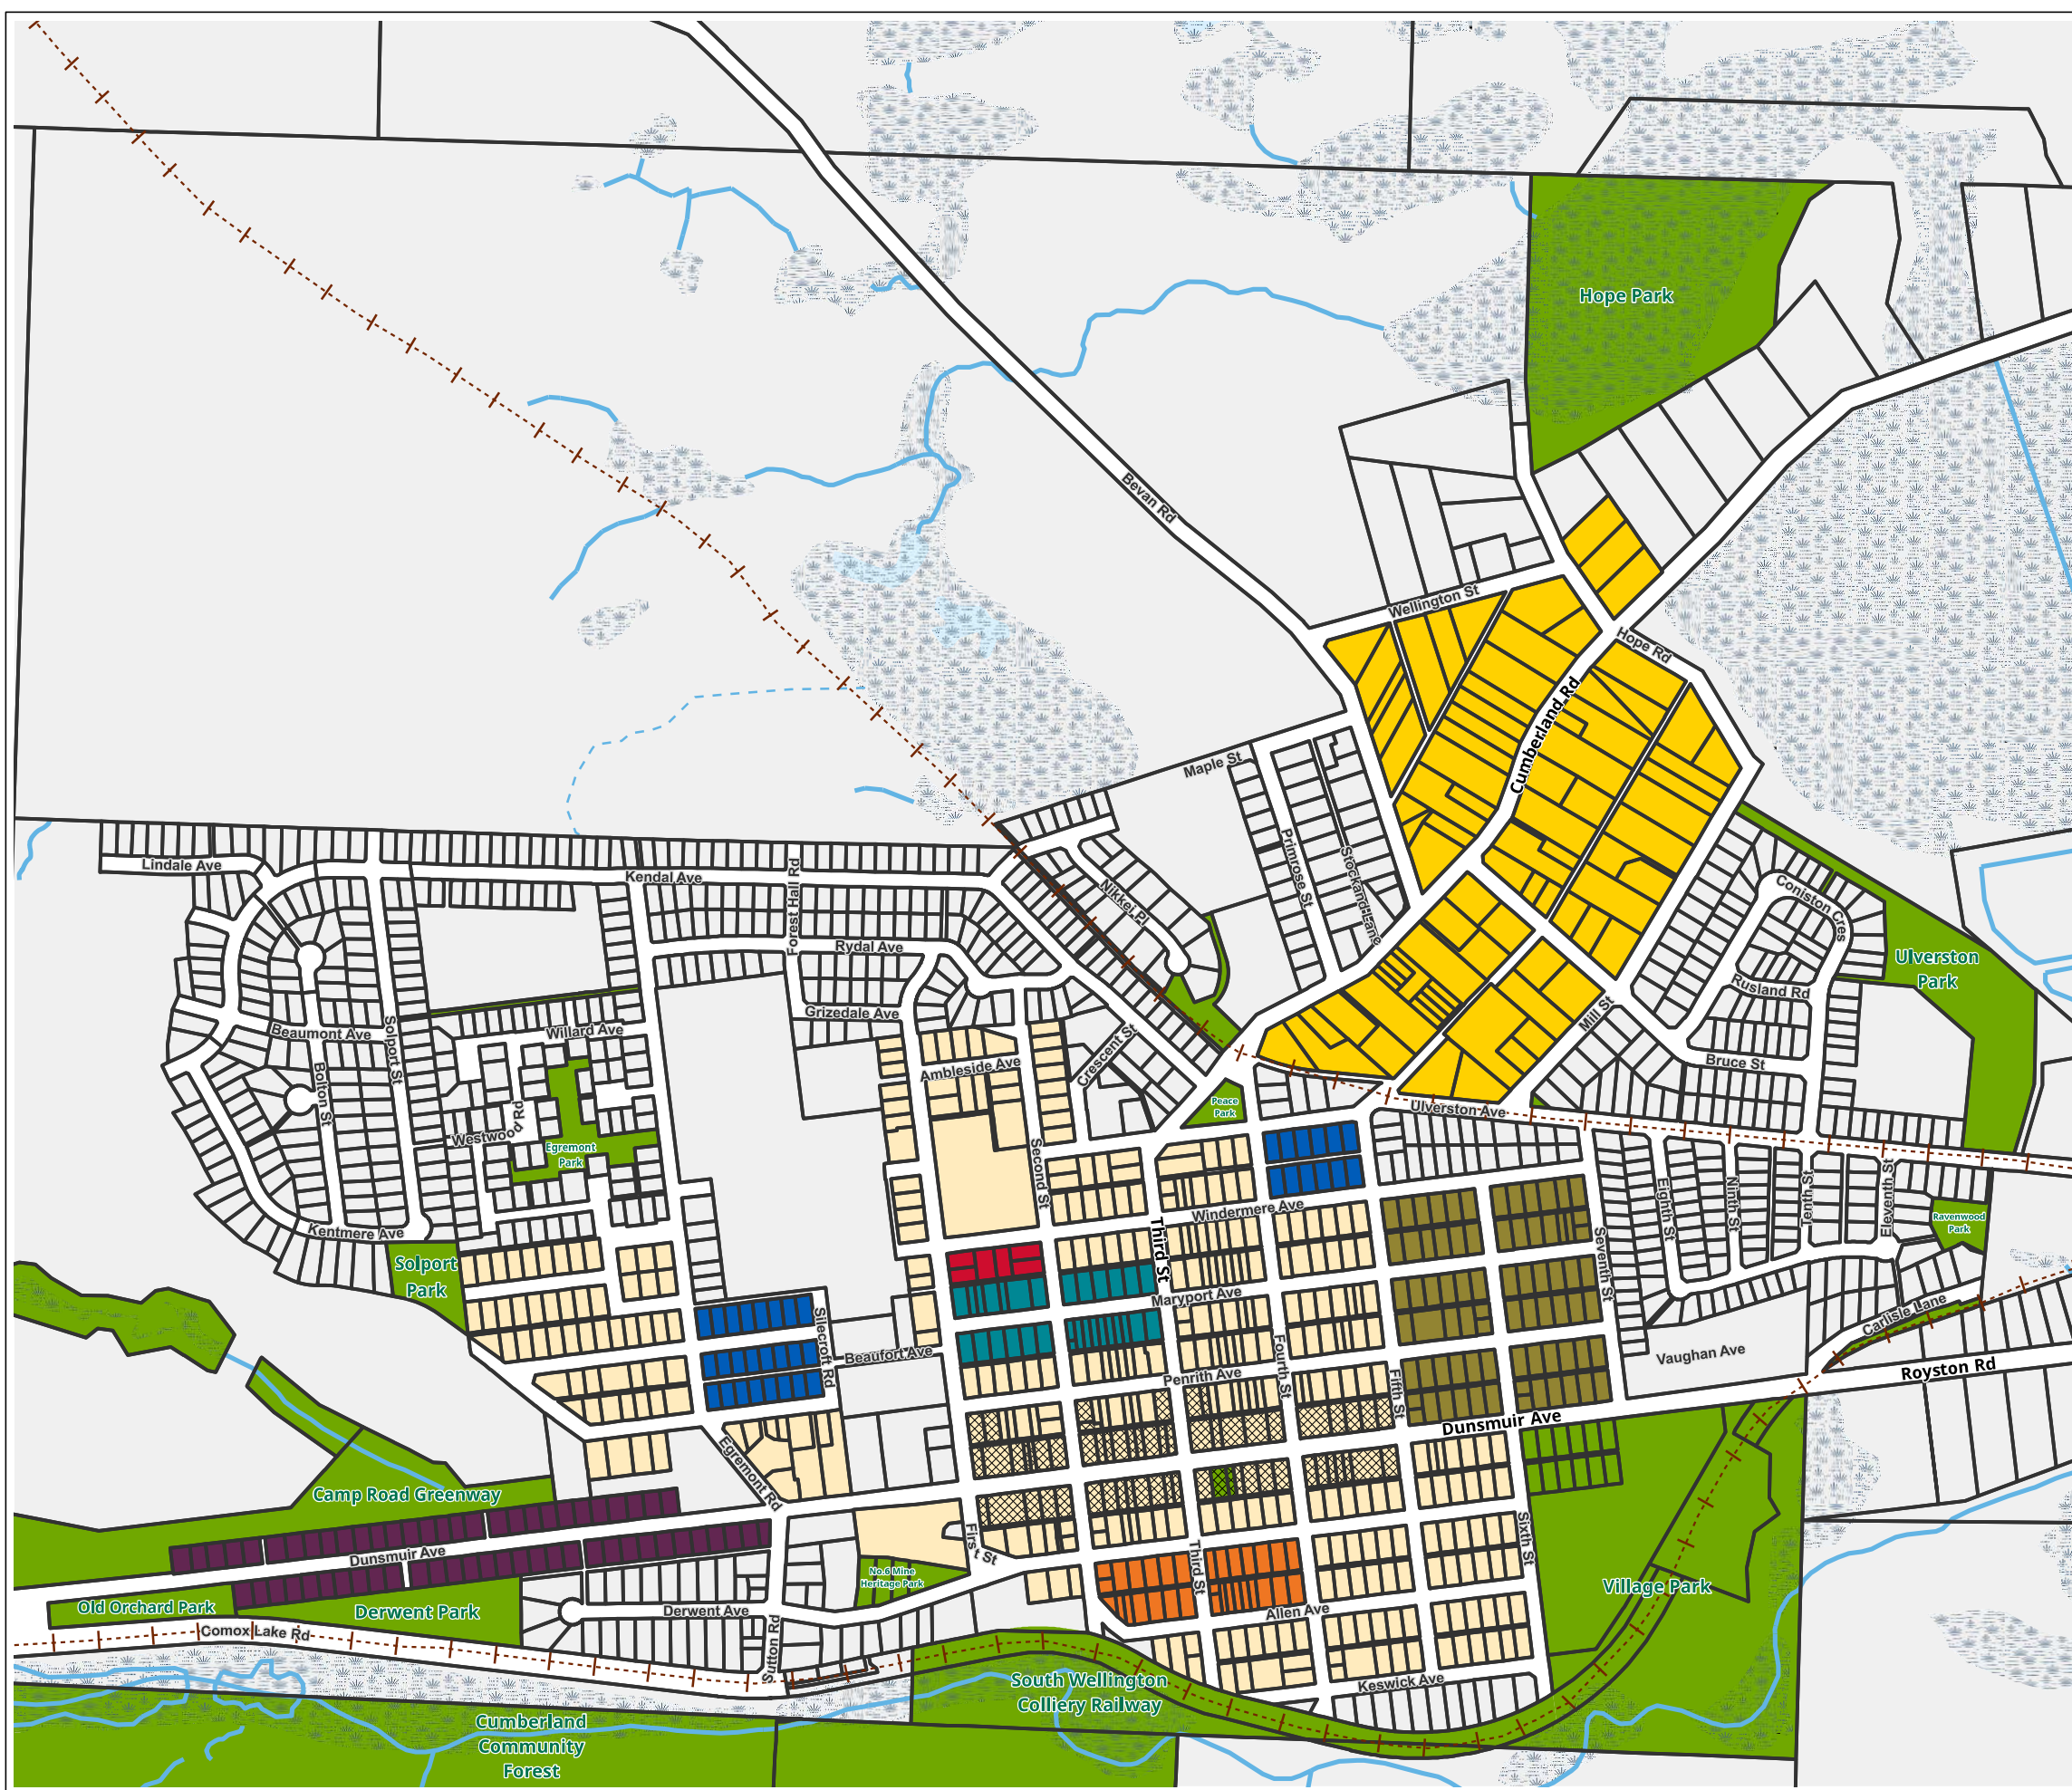

MAP L Historic Neighbourhoods

LEGEND

Historic Neighbourhoods:

- Camp Road
- Doctors Row
- Fernwood Heights
- Veterans Housing
- New Bevan
- Jerusalem
- 42nd Street
- Other historic neighbourhoods - subdivision pre 1930
- Historic Village Commercial Core

Hydrology:

- Ditch
- River or Stream
- Wetland

Other:

- Historic Railway
- Municipal Park
- Village Municipal Boundary