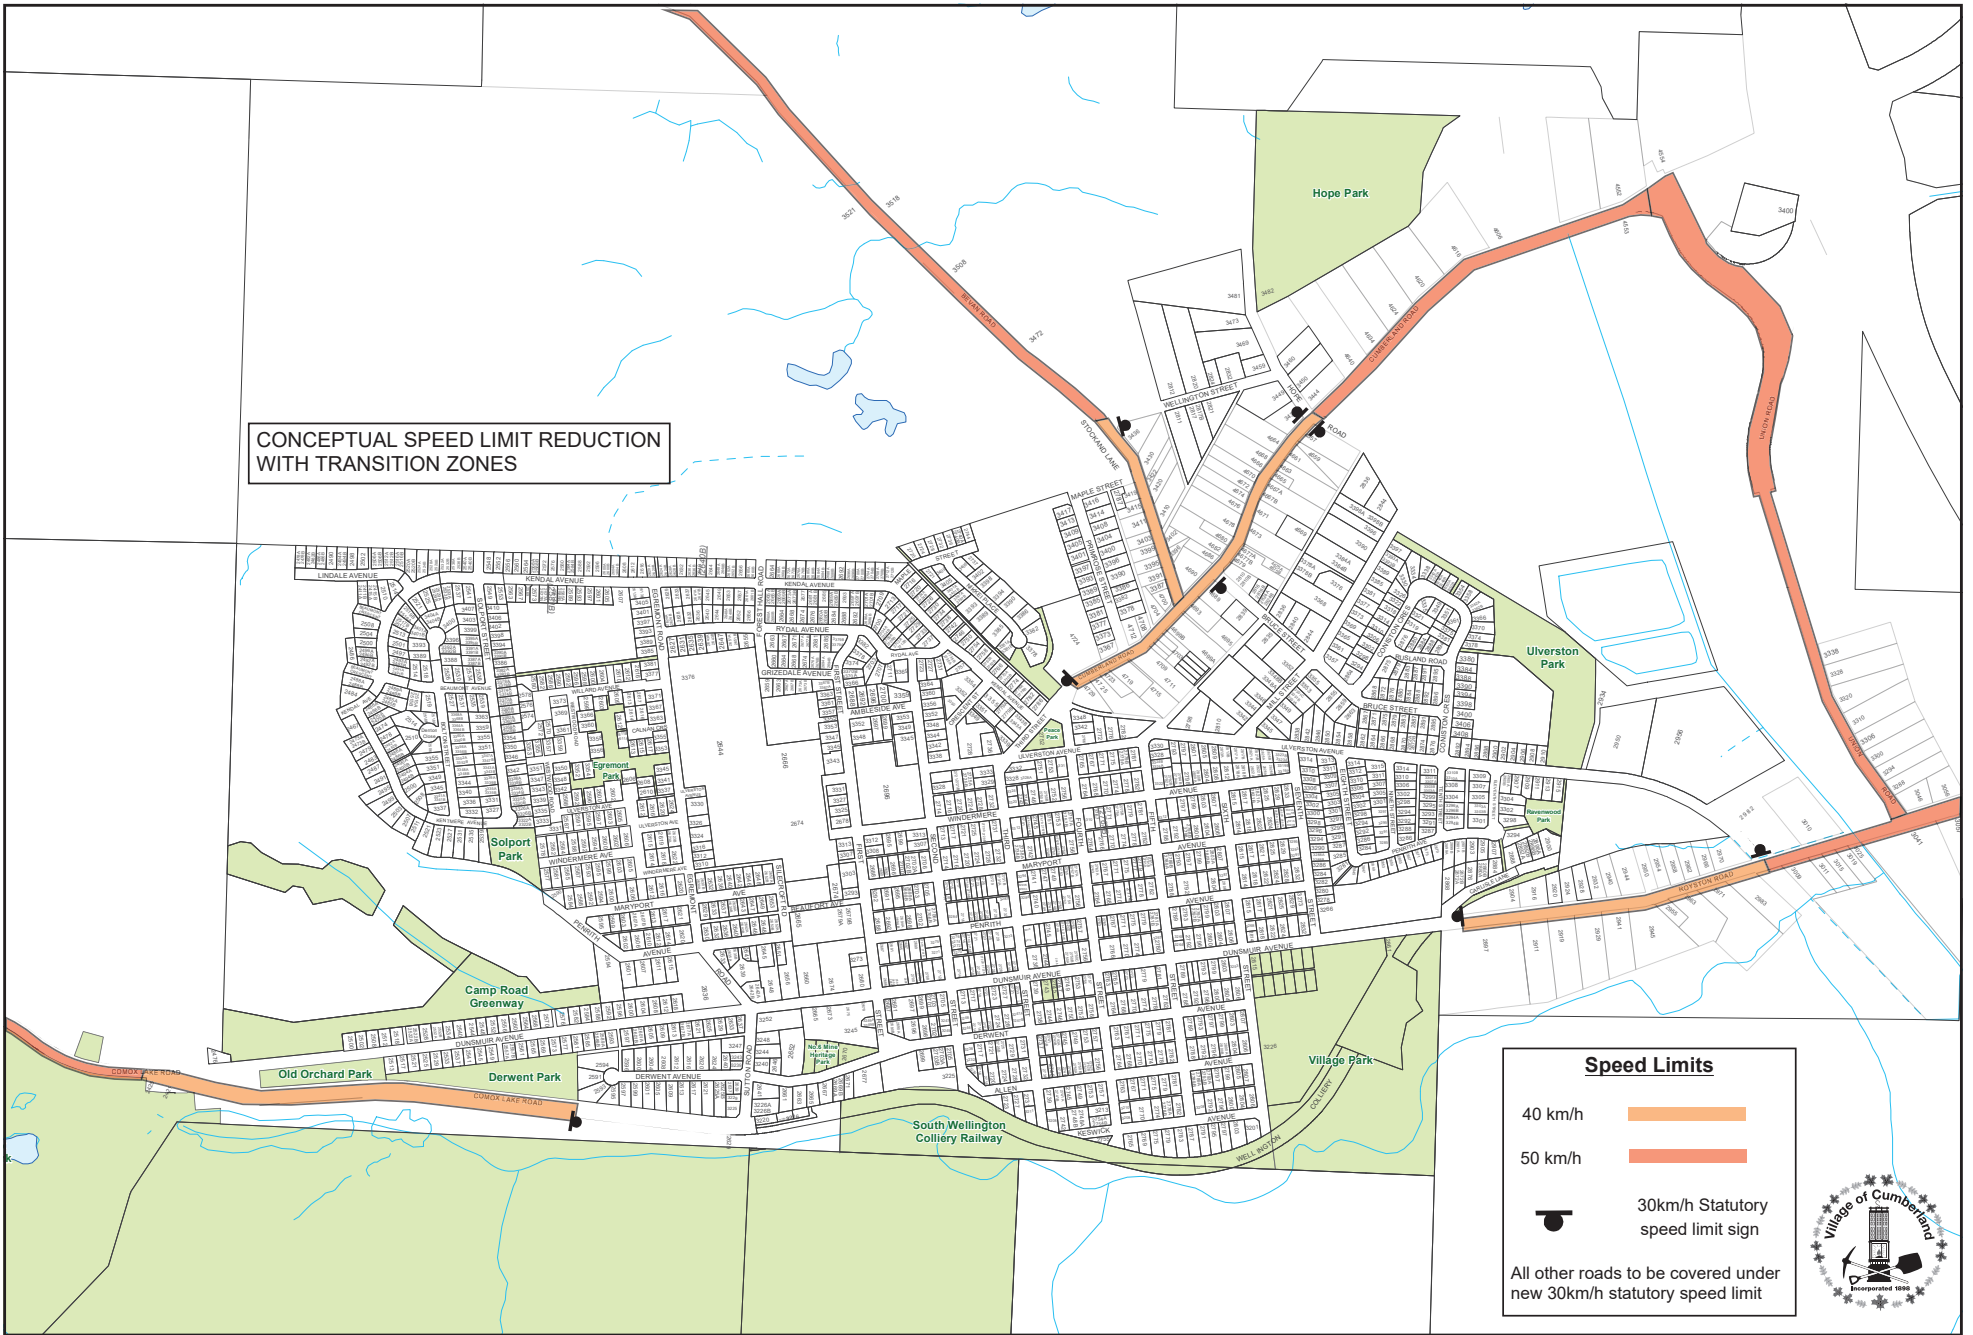

**CONCEPTUAL SPEED LIMIT REDUCTION  
WITH TRANSITION ZONES**

**Speed Limits**

- 40 km/h 
- 50 km/h 
-  30km/h Statutory speed limit sign

All other roads to be covered under new 30km/h statutory speed limit